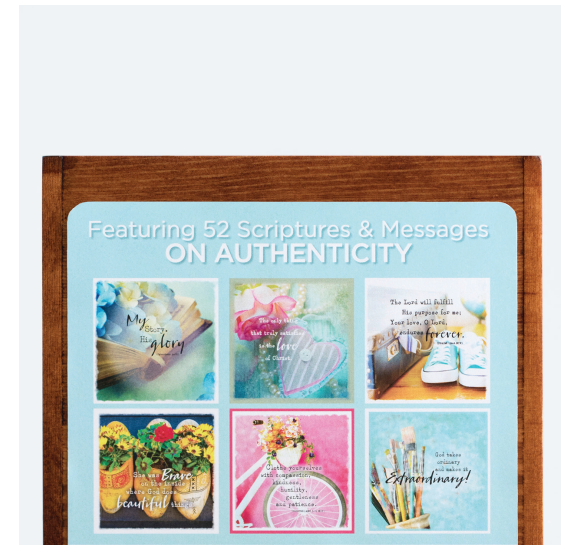

MESSAGE BOX

Box: Wood 5.5" x 1.5" x 5.5" | Cards: 52 cards 5"x 5" | Boxed | Foil stamping on window insert
 Display on a desk or tabletop | Switch out the messages every day, week or as needed!

METALLIC ACCENT

MESSAGE BOX AUTHENTICITY
 MIXED MESSAGES AND SCRIPTURES

Item# 45631
\$20.00 MSRP

Inspire a friend or loved one to step forward in faith with this set of 52 thoughtful scriptures & messages—displayed in a wooden box for beautifully designed storage.

Sampling of Art Prints

Sampling of copy on cards. Insert allows shopper to sample the scriptures & messages in the set.

Sticker on back of box features a sampling of artwork found within.

Product and prices subject to change | retailer.dayspring.com