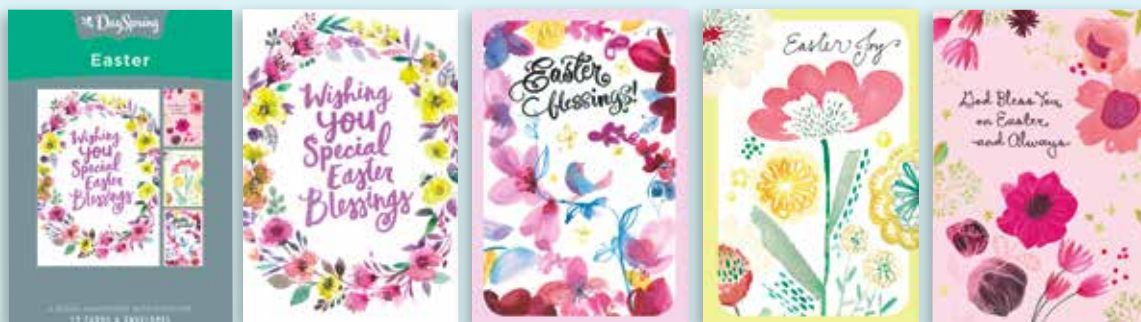

NEW
Easter
24-Count
Assortment
 MIXED SCRIPTURE

Item# 70924
\$10.99 MSRP

Available Now!

12 Cards/4 Designs & 12 Envelopes | Package Size 5³/₈" x 7³/₄" x 1¹/₈" | Card Size 4¹/₂" x 6⁹/₁₆"

He Is Risen
 KJV

Item# 27400
\$5.99 MSRP