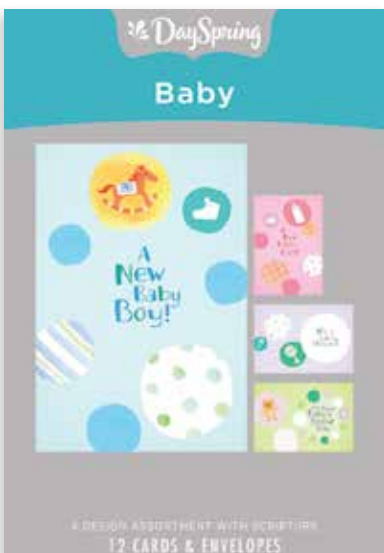

WEDDING PHOTOS

Inside design & colored envelopes

Item# 86073
$6.99 MSRP

BABY CIRCLES

Item# 18568
$5.99 MSRP