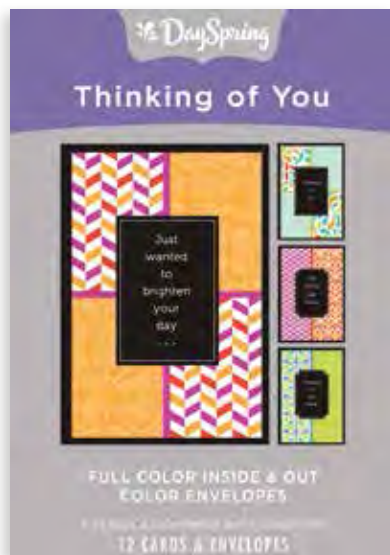

THINKING OF YOU DRAWING CLOSER KJV SCRIPTURE TEXT

Item# 53685
$5.99 MSRP