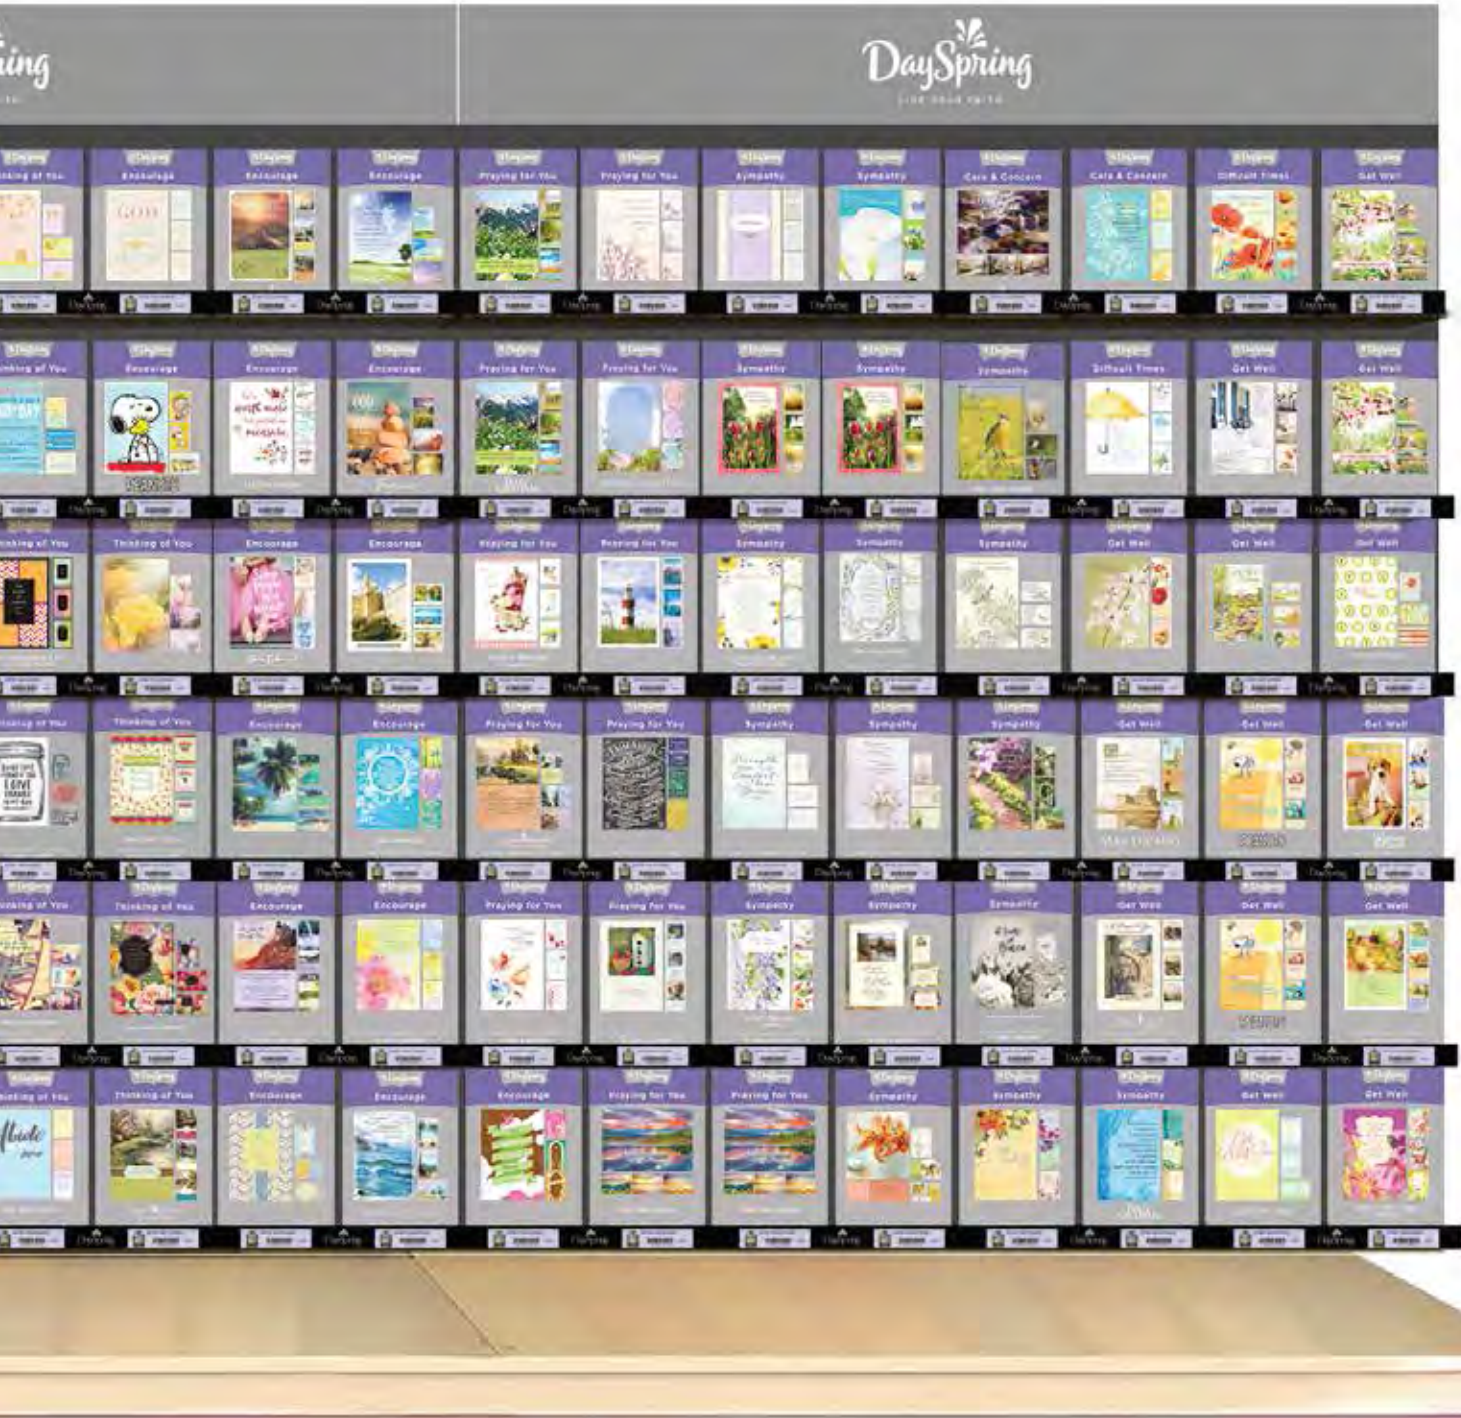

### INSPIRATIONAL SPINNER

Images of displays are for  
merchandising purposes only.

# 12' EVERYDAY BOXED SYSTEM

Grid layout subject to change