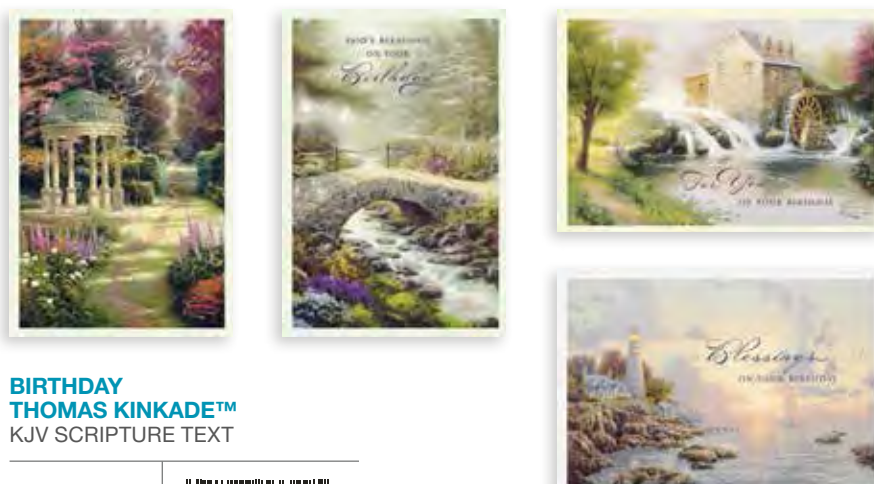

BIRTHDAY THOMAS KINKADEE™ KJV SCRIPTURE TEXT

Item# 86068
$6.99 MSRP