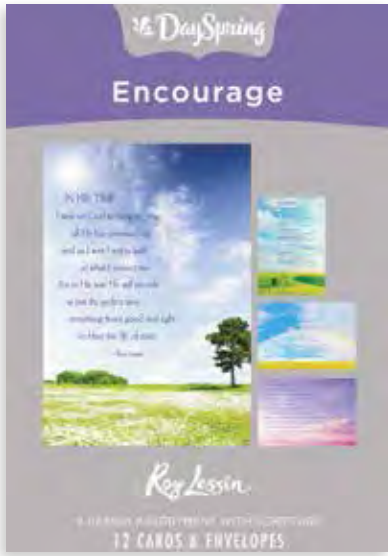

ENCOURAGE

12 cards, 4 designs | Each card is 4½" x 6⁹/₁₆" | Mixed Scripture text unless otherwise noted