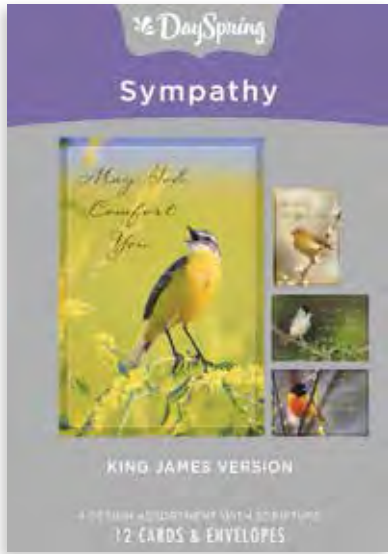

SYMPATHY

12 cards, 4 designs | Each card is 4½" x 6⁹/₁₆" | Mixed Scripture text unless otherwise noted

SYMPATHY BIRDS
KJV SCRIPTURE TEXT