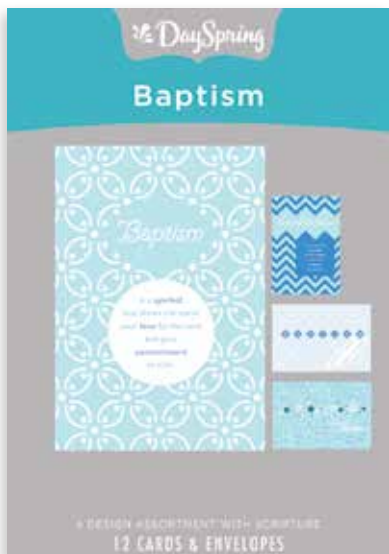

BABY/BAPTISM/CHURCH NEEDS

12 cards, 4 designs | Each card is 4½" x 6⁹⁄₁₆" | Mixed Scripture text unless otherwise noted

BABY CONGRATULATIONS
Inside design & colored envelopes

Item# 77488
$6.99 MSRP

BAPTISM BLUE PATTERNS
KJV SCRIPTURE TEXT

Item# 45209
$5.99 MSRP

CHURCH NEEDS ELEGANT DRAWINGS

Item# 45126
$5.99 MSRP