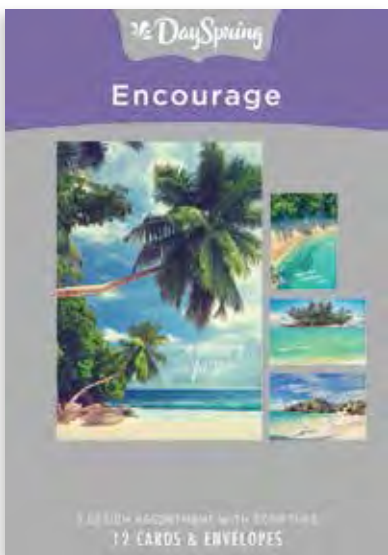

ENCOURAGE BEACHES

MIXED SCRIPTURE TEXT

Item# 60941
$5.99 MSRP

0 81983 62447 6