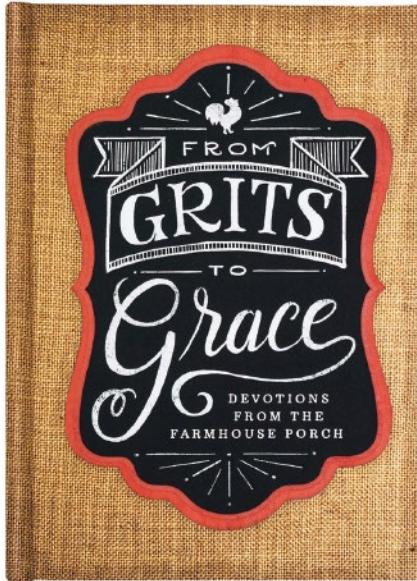

DEVOTIONAL GIFT BOOKS

Hardcover | Deboss, Spot UV Cover | 5" x 7" | Full Color Interior | Ribbon Marker | 192 Pages BISAC: REL012020

DESCRIPTION:

No matter where you're from, everyone is familiar with those classic southern-charm sayings, like "Bless your heart." This cleverly-titled devotional book takes the southern charm and mixes it with Scripture, quotes, prayers, and more, to direct us to the most important relationship a reader can have.

ABOUT THE AUTHOR:

Created by the team at Freeman-Smith, whose titles have sold more than 15 million copies through Christian retailers over the last decade.

FROM GRITS TO GRACE

ISBN 1684081181

Item# 70142

$6.50 WHSL