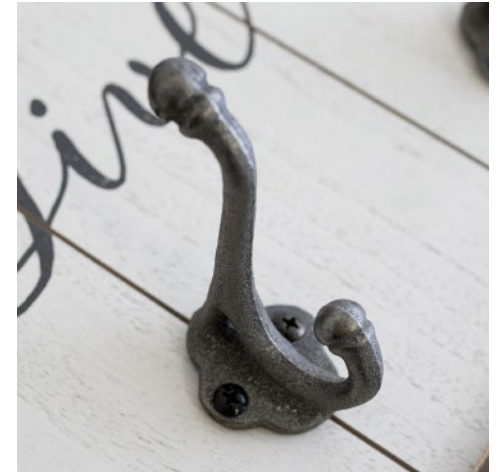

## GIVE THANKS HOOKS WALL DECOR

Wood composite and metal hooks with screen printed inspirational message | 18 7/8"l x 9 3/8"w x 4"d | Hardware for hanging

Wood edge detail

Hardware for hanging

Hook detail