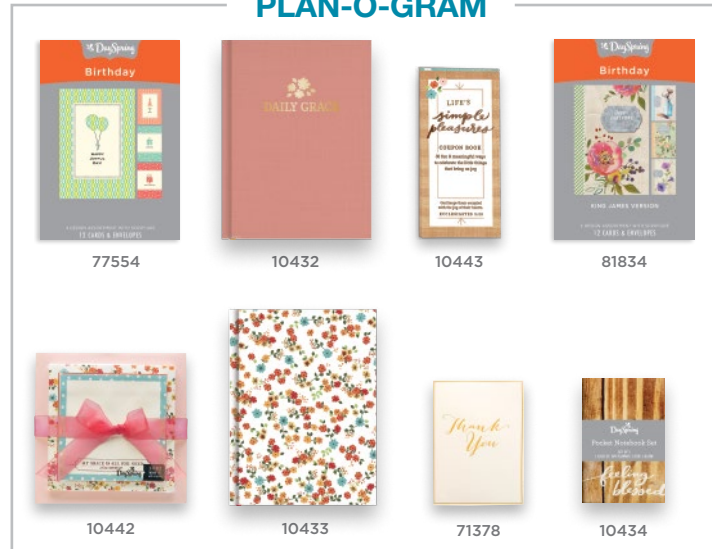

**Merchandising (Included):**

- 115467 Inspirational Stationery PDQ
- 115517 Inspirational Stationery Lip Talker

**Item# K22673**  
\$215.77 WHSL

**BACK TO BASICS  
INSPIRATIONAL STATIONERY PDQ**

**PLAN-O-GRAM**

**KIT INFORMATION**

**BACK TO BASICS  
INSPIRATIONAL STATIONERY PDQ**

- 10432 Daily Grace Journal Qty 6
- 10433 Floral Journal Qty 4
- 10442 Grace Notes Tiered Memo Qty 3
- 10443 Simple Pleasures Coupon Book Qty 8
- 10434 Back to Basic 3 Journal Pack Qty 5
- 71378 Nt Trend Notes Thank You Qty 4
- 77554 Birthday Happy Joyful Day Boxed Cards Qty 4
- 81834 Birthday Farmhouse Boxed Cards Qty 4