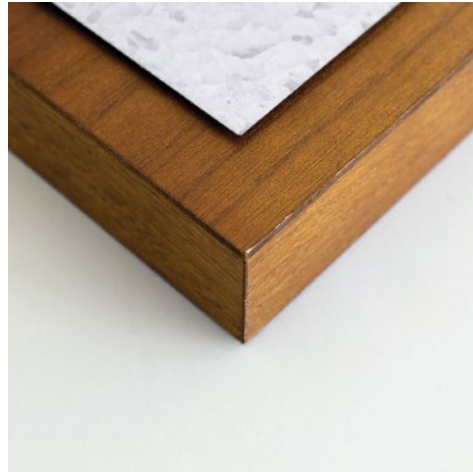

CHOOSE JOY WOOD DÉCOR

Wood composite and metal with screen printed inspirational message | Free standing | 11 ¾"l x 8"w x ¾"d

Wood edge detail