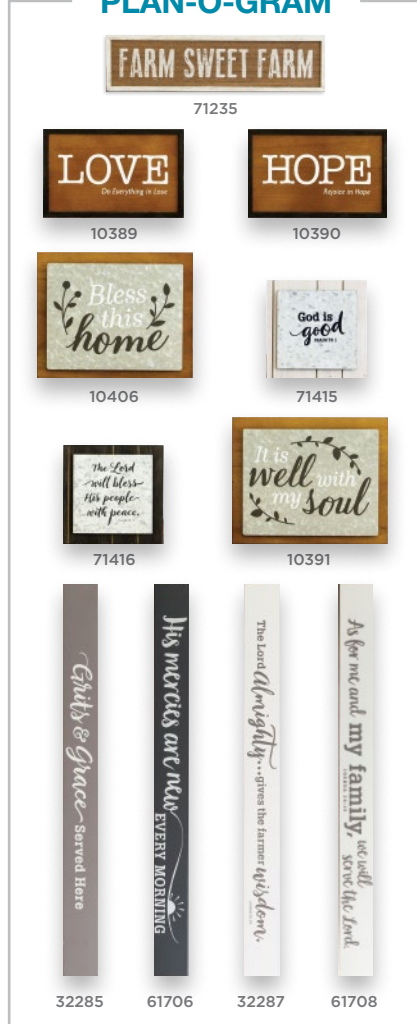

PLAN-O-GRAM

KIT INFORMATION

FARM & HOME FLOOR DISPLAY KIT - QTY 3 EACH

- 10389 Box Sign Love
- 10390 Box Sign Hope
- 10391 Wall Decor It is Well
- 10406 Wall Decor Bless This Home
- 32285 Grits & Grace Long Block
- 32287 Farmer Wisdom Long Block
- 61706 His Mercies Long Block
- 61708 My Family Long Block
- 71235 Farm Sweet Farm Wood Word
- 71415 God is Good Sm Wall Plaque
- 71416 Lord Bless Sm Wall Plaque

Merchandising (Included):

- 115493 Farm & Ranch Corrugated Display

Item# K22932
$183.00 WHSL

K22932