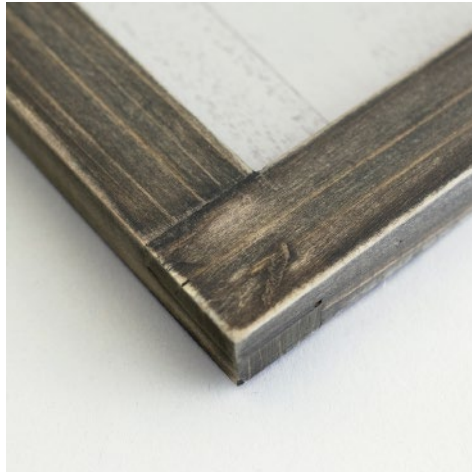

GIVE THANKS HOOKS WALL DECOR

Wood composite and metal hooks with screen printed inspirational message | 18 7/8"l x 9 3/8"w x 4"d | Hardware for hanging

Wood edge detail