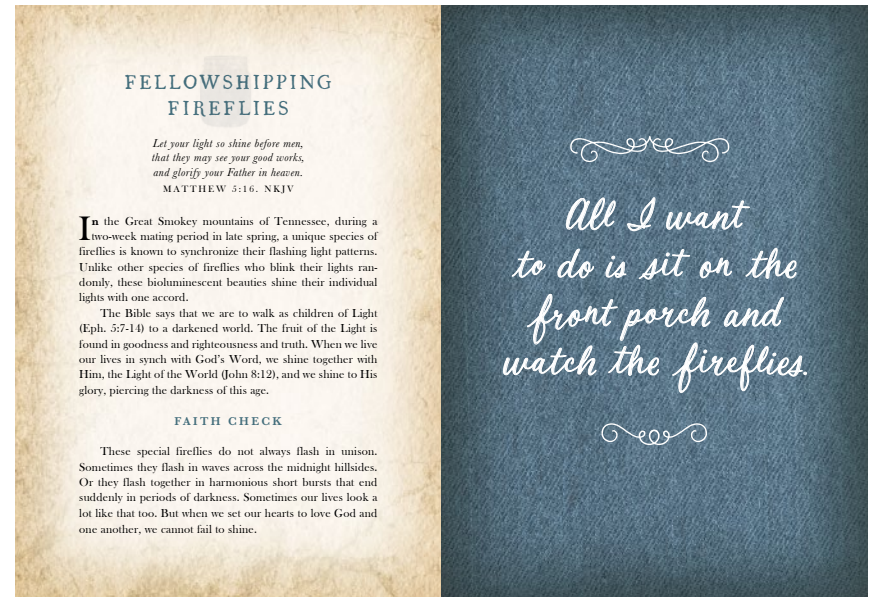

Inside Spread