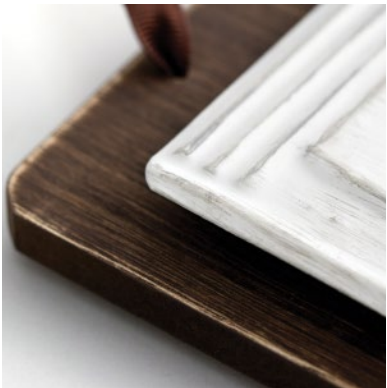

BLESS WITH PEACE TIN DECOR

MDF and tin with silk screened inspirational message | 7½" w x 10¾" h x ¾" d | Ribbon for hanging

Detail of wood and tin