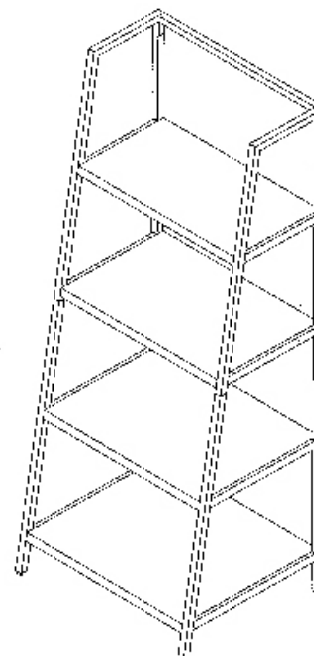

GIFT SHELF

UPDATED FEBRUARY 2019

The four-shelf Gift Fixture instantly adds dimension to any space. This modern but classic A-frame, allows you to easily display gift products. Versatile fixture - use side by side or back to back.

MATERIALS

Powder Coated Metal Frame
Printed Veneer Shelves- Color: Vintage Oak

OVERALL DIMENSION

60" Height
24" Width
20" Depth

SHIPPING INFORMATION

Ships in one box, some assembly required (tools included).

| ITEM # | DESCRIPTION | WEIGHT |
|--------|-------------|---------|
| 115529 | Gift Shelf | 48 lbs. |

Side View

FIXTURES &
ACCESSORIES

SPINNERS &
ACCESSORIES

CORRUGATE DISPLAYS