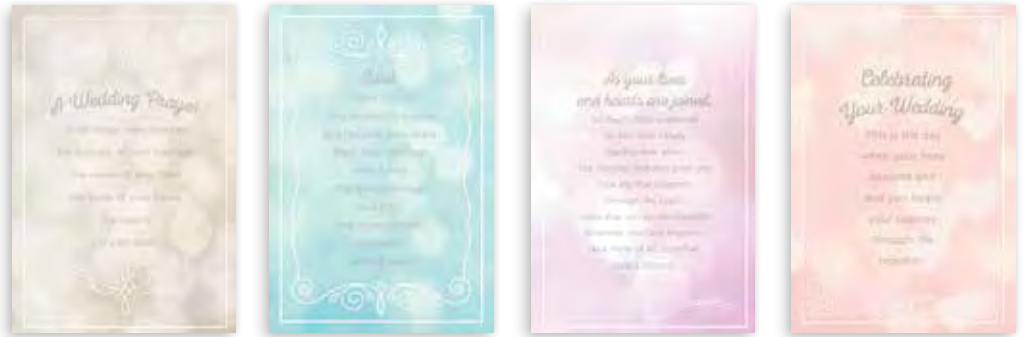

12 cards, 4 designs | Each card is 4½" x 6⁹/₁₆" | Mixed Scripture text unless otherwise noted

WEDDING PRAYER

Item# 18566
$5.99 MSRP