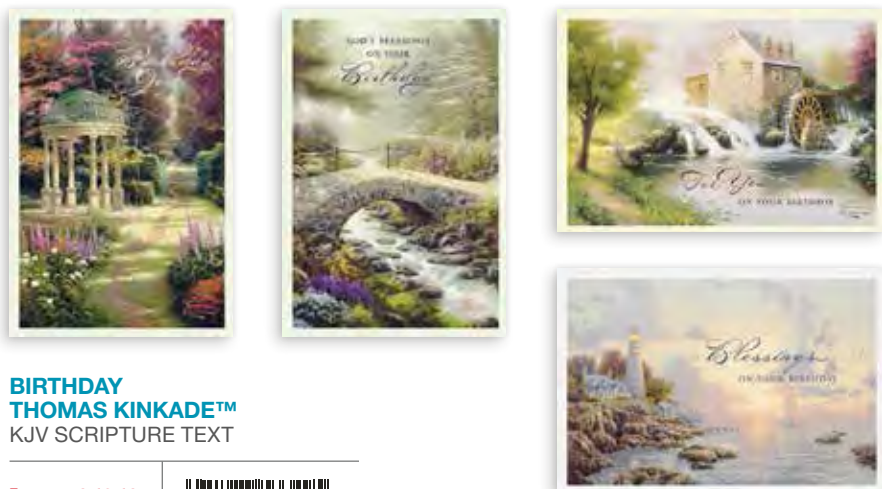

12 cards, 4 designs | Each card is 4½" x 6⁹/₁₆" | Mixed Scripture text unless otherwise noted

BIRTHDAY HAPPY JOYFUL DAY

Item# 77554
\$5.99 MSRP

BIRTHDAY PEANUTS®

Item# 86067
\$6.99 MSRP

BIRTHDAY THOMAS KINKADEE™ KJV SCRIPTURE TEXT

Item# 86068
\$6.99 MSRP

ANNIVERSARY/WEDDING

12 cards, 4 designs | Each card is 4½" x 6⁹⁄₁₆" | Mixed Scripture text unless otherwise noted

ANNIVERSARY CHALKBOARD

Item# 18546
\$5.99 MSRP

ANNIVERSARY FLOWER

Item# 18561
\$5.99 MSRP