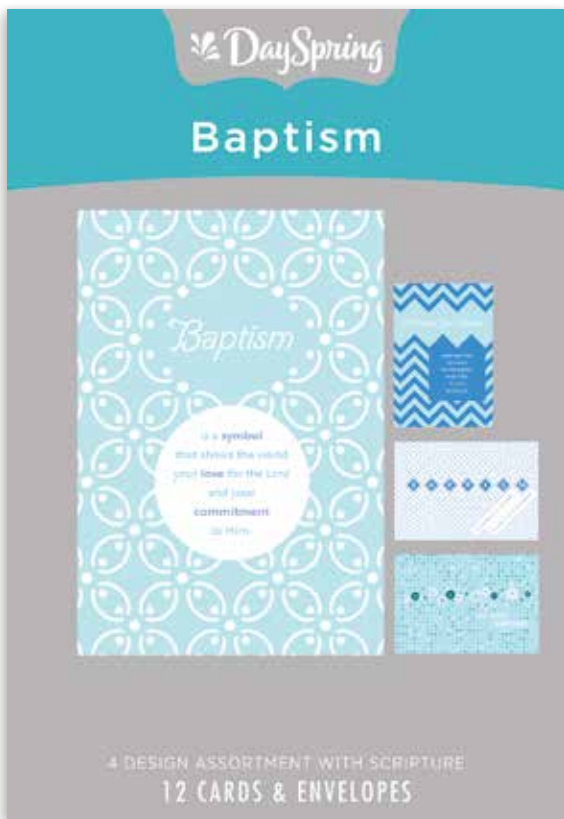

DaySpring
LIVE YOUR FAITH

**SHIPS
12/17**

TO ORDER, CALL: 1.800.944.8000 OR
FAX: 1.800.944.3440
E-MAIL: CUSTSERV@DAYSPRING.COM / [HTTP://RETAILER.DAYSPRING.COM](http://RETAILER.DAYSPRING.COM)
CANADA - PARASOURCE MARKETING & DISTRIBUTION 1-800-263-2664
UK - TEAL PRESS LTD. 01953 455718
AUSTRALIA - CARE & SHARE PRODUCTS 02 9773 0348
NEW ZEALAND - SOUL DISTRIBUTORS 64 09 257 0085
©2017 DAYSPRING PRINTED IN THE U.S.A. 115125