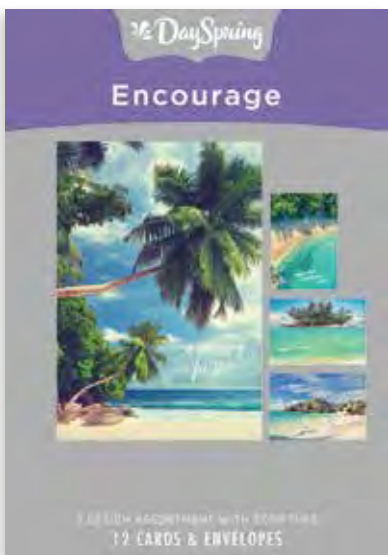

ENCOURAGE INCREDIBLE FRIEND

NLT SCRIPTURE TEXT

Item# 44847
\$5.99 MSRP

0 81983 55701 9

ENCOURAGE GOD'S REFUGE

Item# 45020
\$5.99 MSRP

0 81983 55705 7

ENCOURAGE BEACHES