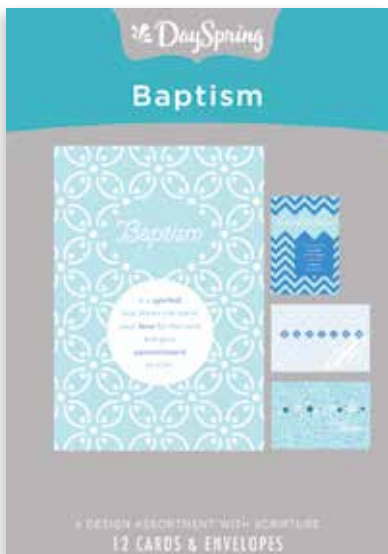

BABY/BAPTISM/CHURCH NEEDS

12 cards, 4 designs | Each card is 4½" x 6⁹⁄₁₆" | Mixed Scripture text unless otherwise noted

BABY CONGRATULATIONS
Inside design & colored envelopes

Item# 77488
$6.99 MSRP

BAPTISM BLUE PATTERNS
KJV SCRIPTURE TEXT

Item# 45209
$5.99 MSRP

CHURCH NEEDS ELEGANT DRAWINGS

Item# 45126
$5.99 MSRP