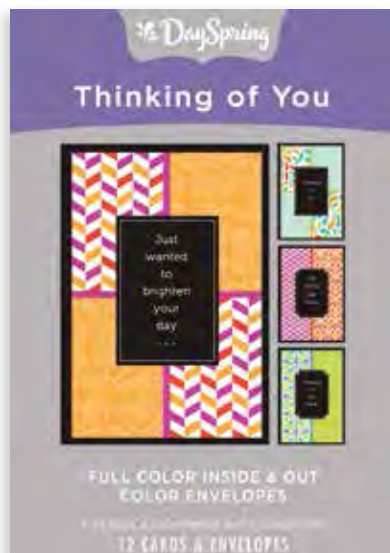

12 cards, 4 designs | Each card is 4½" x 6⁹⁄₁₆" | Mixed Scripture text unless otherwise noted

THINKING OF YOU THOMAS KINKADEE™

Item# 51729
\$6.99 MSRP

THINKING OF YOU DRAWING CLOSER KJV SCRIPTURE TEXT

Item# 53685
\$5.99 MSRP