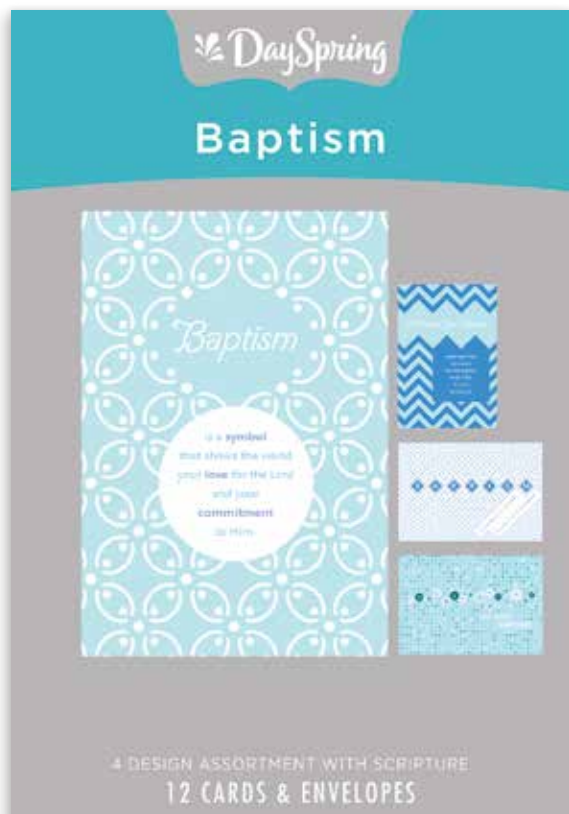

SHIPS
12/17

DaySpring

INSPIRATIONAL BOXED CARDS

Who is DaySpring?

Two pastors. Two cups of coffee.

One challenging question posed that day in southern California: “What if we only had ten years to impact the Kingdom—what choices would we make?”