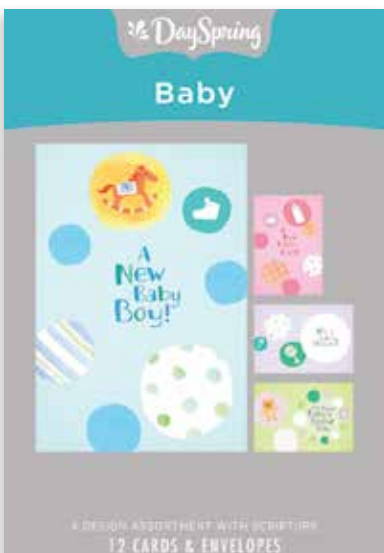

BABY CIRCLES

Item# 18568
$5.99 MSRP